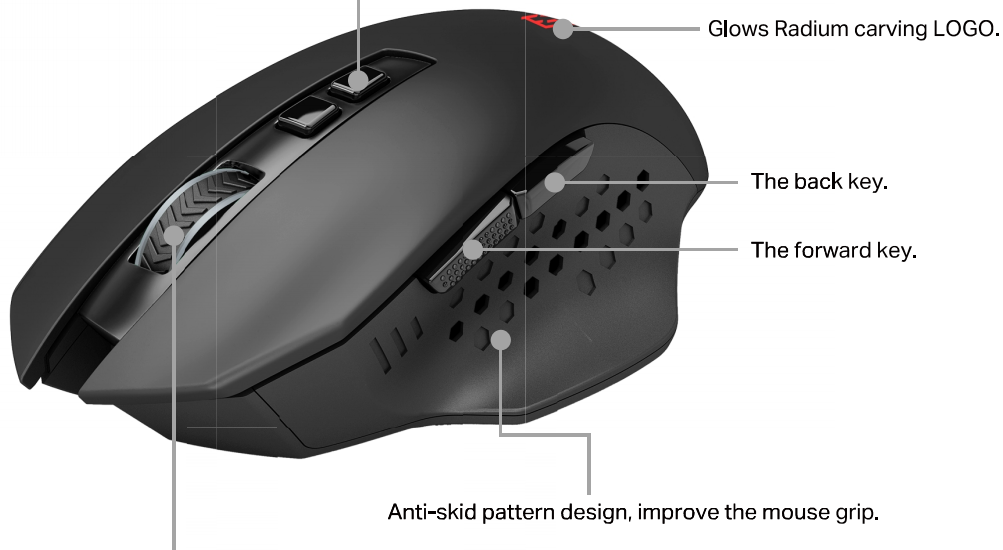

Glow's Radium carving LOGO

Specification Parameters :

Interface type	USB
System of tracking	Infrared optics
size	128 (L) × 74 (W) × 41 (H) ± 0.5mm
Weight	107 ± 5g (Receiver included, no battery included)
Material	ABS
Number of keys	7 KEY (Switch with bottom)
Distance	10m
scanning speed	45 ips
Resolution	1000/1500/2000/2400/4000 DPI
Rating	DC 1.5V/ ≤ 9mA

Operating system :

WIN 2000/WIN XP/WIN VISTA/WIN7/WIN 8/win10/Win11/MAC OS

DPI adjusted in five levels: 1000/1500/2000/2400/4000.

Roller coat PC rubber ring,
Shu Suitable for non-slip.

COLOR:

Black

Professional game IC, optical engine,
transmission Stable transmission,
lower power consumption.