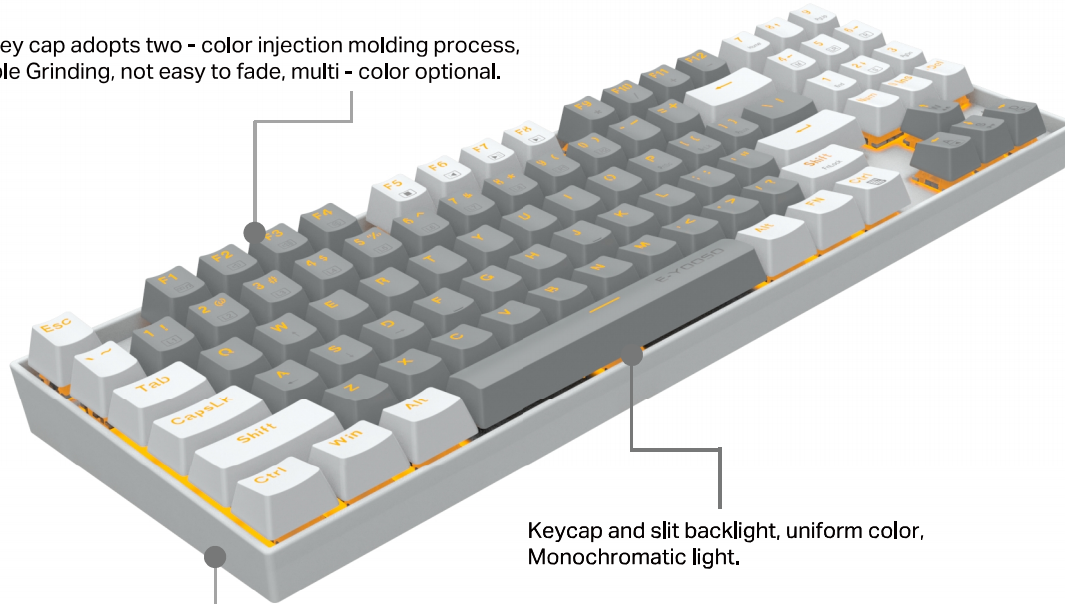

COLOR:

-  Black Grey/Grey Black
-  White Grey/Grey White
-  White Blue/Blue White

Specification Parameters :

- Size : 354(L) × 124(W) × 36(H) ± 0.5mm
- Weight : 730g ± 20g
- Interface : USB
- Number of keys : 94US
- Total stroke of key : 4.0mm
- Push button force : 60 ± 10g
- Rating : DC 5V/< 200mA

Operating system :

- WIN 2000/WIN XP/WIN VISTA/WIN 7/WIN 8/win10/Win11/MAC OS

The key cap adopts two - color injection molding process, durable Grinding, not easy to fade, multi - color optional.

Keycap and slit backlight, uniform color, Monochromatic light.

Stylish appearance design, panel using ABS material.

SWITCH:

-  Blue
-  Red
-  Brown
-  Black

Supports 9 lighting modes